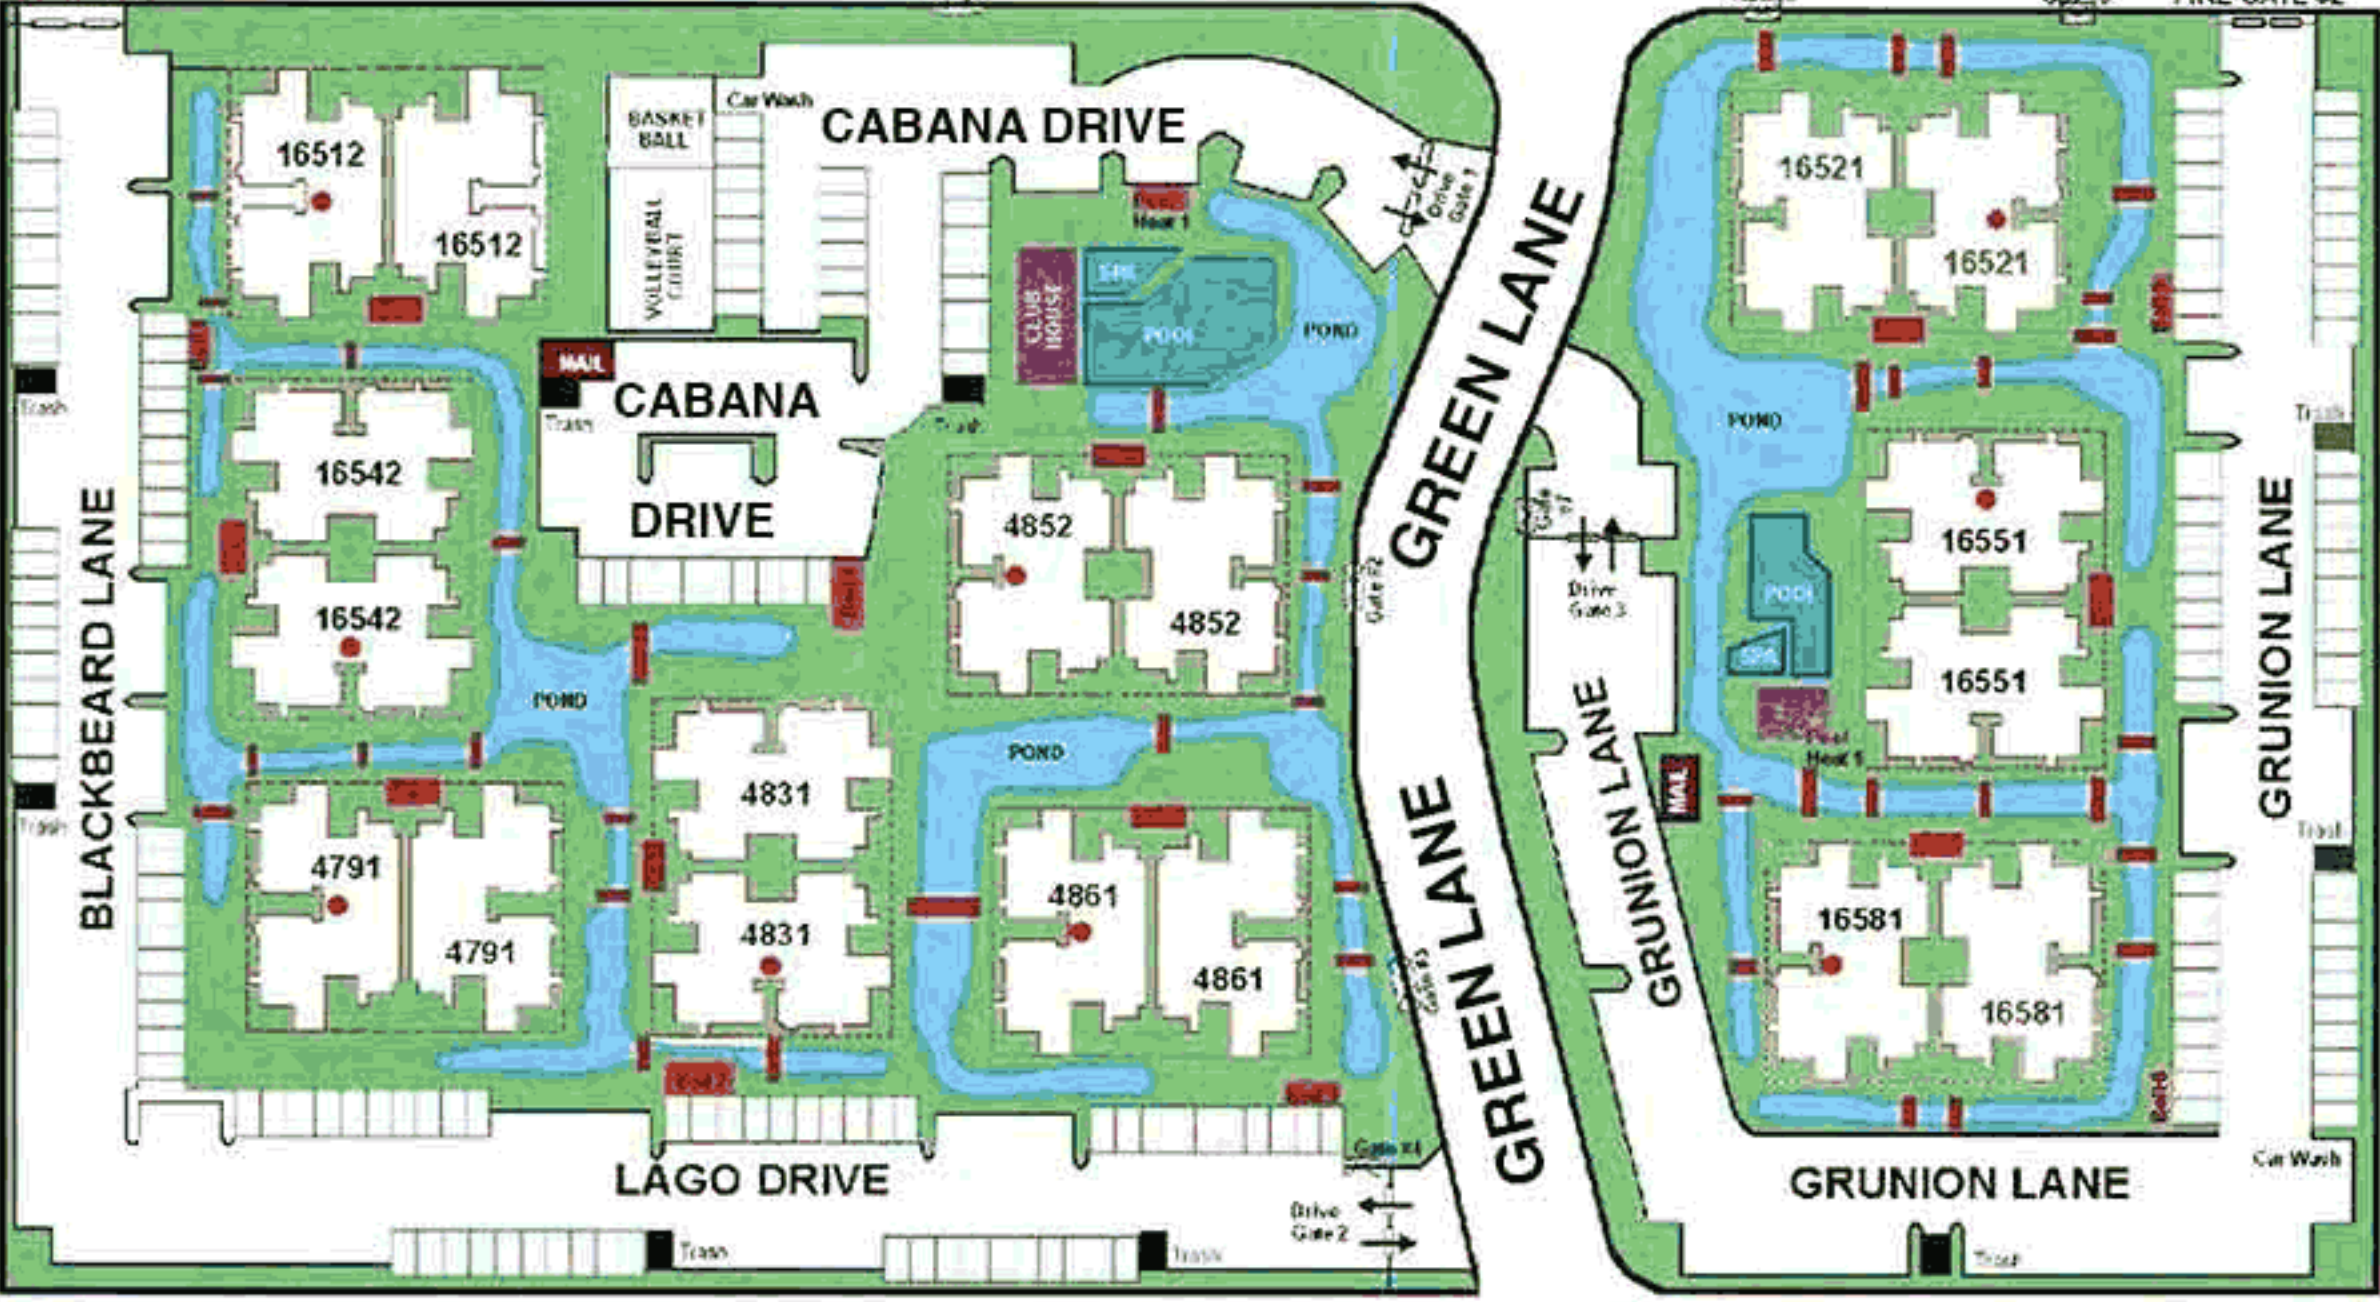

● Simplex Fire Alarm

HEIL AVENUE

WaterWay Circle

FIRE GATE #1

Gate #1

Gate #5

Gate #6

FIRE GATE #2

PHASE I

PHASE II

HARBOUR VISTA HOMEOWNERS ASSOCIATION